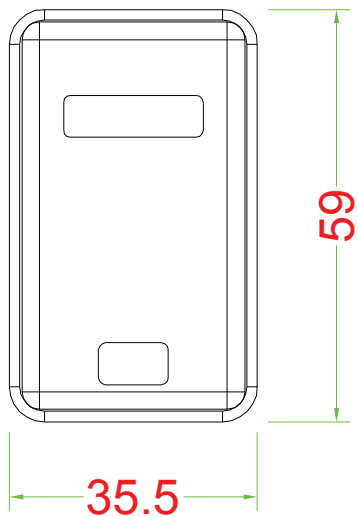

MOUNT BOX

[Pruneable Design]
Prune the pillar height to suit keystone base if necessary

Materials:

Body : Fireproof ABS UL-94V0

Operation Temperature : -40 °C ~ +70 °C

DRAW NO:		ITEM NO:	86226
 APPR		CUSTOMER:	
UNIT: m/m	DESIGN	DATE:	
SCALE:	Ref. NO:	TOLERANCE:	· ± 1 · X ± 0.2 · XX ± 0.15