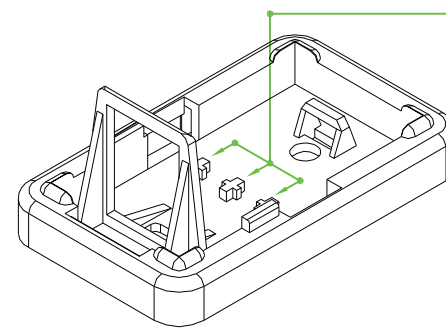

MOUNT BOX

[Pruneable Design]
Prune the pillar height to suit keystone base if necessary

Materials:

Body : Fireproof ABS UL-94V0

Operation Temperature : -40 °C ~ +70 °C

DRAW NO:		ITEM NO:	86226
 APPR		CUSTOMER:	
UNIT: m/m	DESIGN	DATE:	
SCALE:	Ref. NO:	TOLERANCE:	· ± 1 · X ± 0.2 · XX ± 0.15