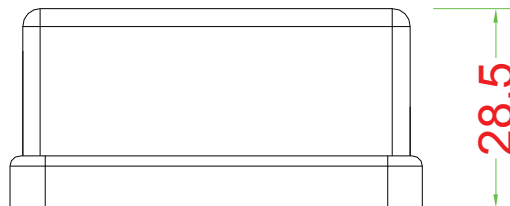

MOUNT BOX

[Pruneable Design]
Prune the pillar height to suit keystone base if necessary

Materials:

Body : Fireproof ABS UL-94V0

Operation Temperature : -40 °C ~ +70 °C

DRAW NO:		ITEM NO:	86226
 APPR		CUSTOMER:	
UNIT: m/m	DESIGN	DATE:	
SCALE:	Ref. NO:	TOLERANCE:	· ± 1 · X ± 0.2 · XX ± 0.15