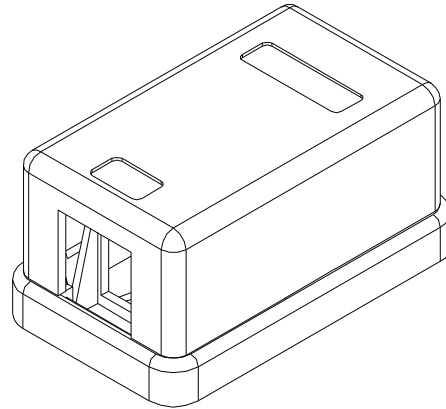

MOUNT BOX

[Pruneable Design]
Prune the pillar height to suit keystone base if necessary

Materials:

Body : Fireproof ABS UL-94V0

Operation Temperature : -40 °C ~ +70 °C

DRAW NO:		ITEM NO:	86226
 APPR		CUSTOMER:	
UNIT: m/m	DESIGN	DATE:	
SCALE:	Ref. NO:	TOLERANCE:	· ± 1 · X ± 0.2 · XX ± 0.15